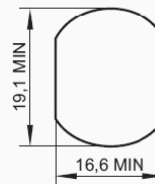

PRODUCT SHEET

Description

Padlockable Cam Lock #300L, 90DG, $\varnothing 19 \times 20$ mm, CPL, Cam A02,
Straight C/E: 30 mm, NO Anti Rotating Plate

SISO A/S
Mileparken 11
DK-2740 Skovlunde
Denmark
Phone: +45 45 830 900
Fax: +45 45 830 444
E-mail: siso@siso.dk
Web: www.siso.dk

Item number

14.04.586-9

Units	Box	Carton	HS Code	Barcode
Pcs.	15	150	8301300000	 5 704866 469166

L: 16mm
20mm
25mm
32mm

Standard
fixing hole - metal

Fixing hole - wood