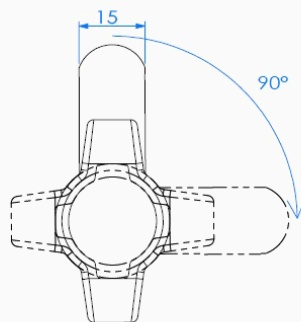

PRODUCT SHEET

Description

Padlockable Cam Lock #300L, 90DG, $\varnothing 19 \times 20$ mm, CPL, Cam A02,
Straight C/E: 30 mm, NO Anti Rotating Plate

SISO A/S
Mileparken 11
DK-2740 Skovlunde
Denmark
Phone: +45 45 830 900
Fax: +45 45 830 444
E-mail: siso@siso.dk
Web: www.siso.dk

Item number

14.04.586-9

Units	Box	Carton	HS Code	Barcode
Pcs.	15	150	8301300000	 5 704866 469166

L: 16mm
20mm
25mm
32mm

Standard
fixing hole - metal

Fixing hole - wood