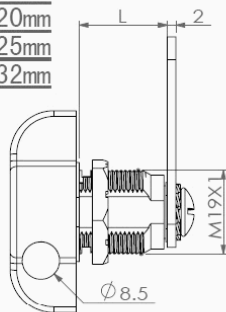

PRODUCT SHEET

Description

Padlockable Cam Lock #300L, 90DG, $\varnothing 19 \times 20$ mm, CPL, Cam A02,
Straight C/E: 30 mm, NO Anti Rotating Plate

SISO A/S
Mileparken 11
DK-2740 Skovlunde
Denmark
Phone: +45 45 830 900
Fax: +45 45 830 444
E-mail: siso@siso.dk
Web: www.siso.dk

Item number

14.04.586-9

Units	Box	Carton	HS Code	Barcode
Pcs.	15	150	8301300000	 5 704866 469166

L: 16mm
20mm
25mm
32mm

Standard
fixing hole - metal

Fixing hole - wood